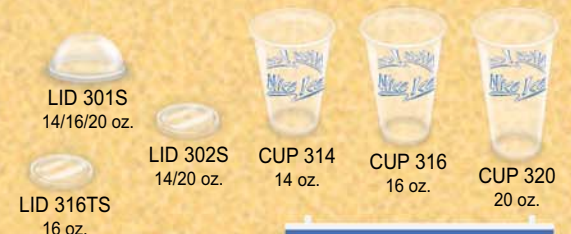

Flavor Burst® Slush Systems

Nice Ice®

Flavor Burst® puts flavor first. Flavorings are packaged in triple-layer bags for long, stable shelf life that requires no refrigeration. One gallon of flavoring yields up to 104 finished 16 oz. servings! New flavors are simple to insert and lock into place - choose from a variety of flavors available that will attract both adults and kids alike!

The system is easy to install and operate. Simply select the flavor of choice on the electronic keypad, and concentrated flavorings are injected throughout the product as it is dispensed. Flavor output is adjustable for flow and taste. Each system is built with easy-to-wipe-clean, all stainless steel cabinetry. With both clean and sanitize-in-place functions, cleaning requires only a few minutes a day.

In addition to our traditional 8-flavor systems, our MX series splits the output to serve two separate freezer barrels or support both soft-serve and frozen beverage programs. Also, direct-injection kits enable our frozen beverage systems to complement many popular frozen carbonated beverage machines. Expand any menu with sensational flavors using the smallest space possible with an innovative Flavor Burst® system!