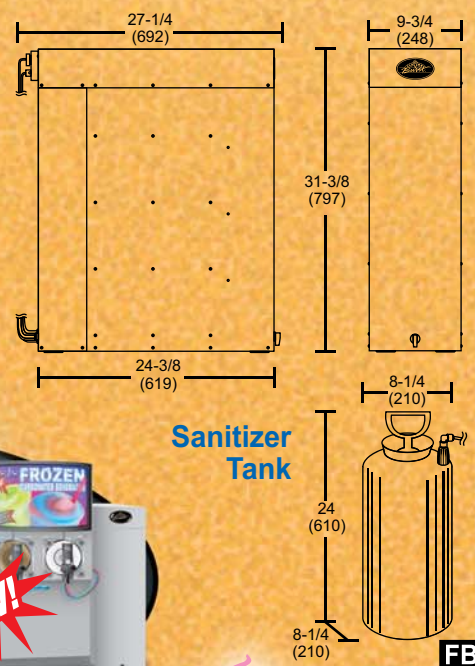

Cabinet NOTE: FIGURES IN PARENTHESES INDICATE MILLIMETERS

Model: FB 80S

Boxed Dimensions	in.	mm.
Width	12	305
Depth	35	889
Height	34.5	876
Total Cubic	8.39 cu. ft.	.24 cu. m.
Weights	lbs.	kgs.
Total Net	108	45.8
Total crated	141	61.7
Electrical	Min. Circuit Amp Draw	
115v 50/60Hz	1	
230v 50/60Hz	1/2